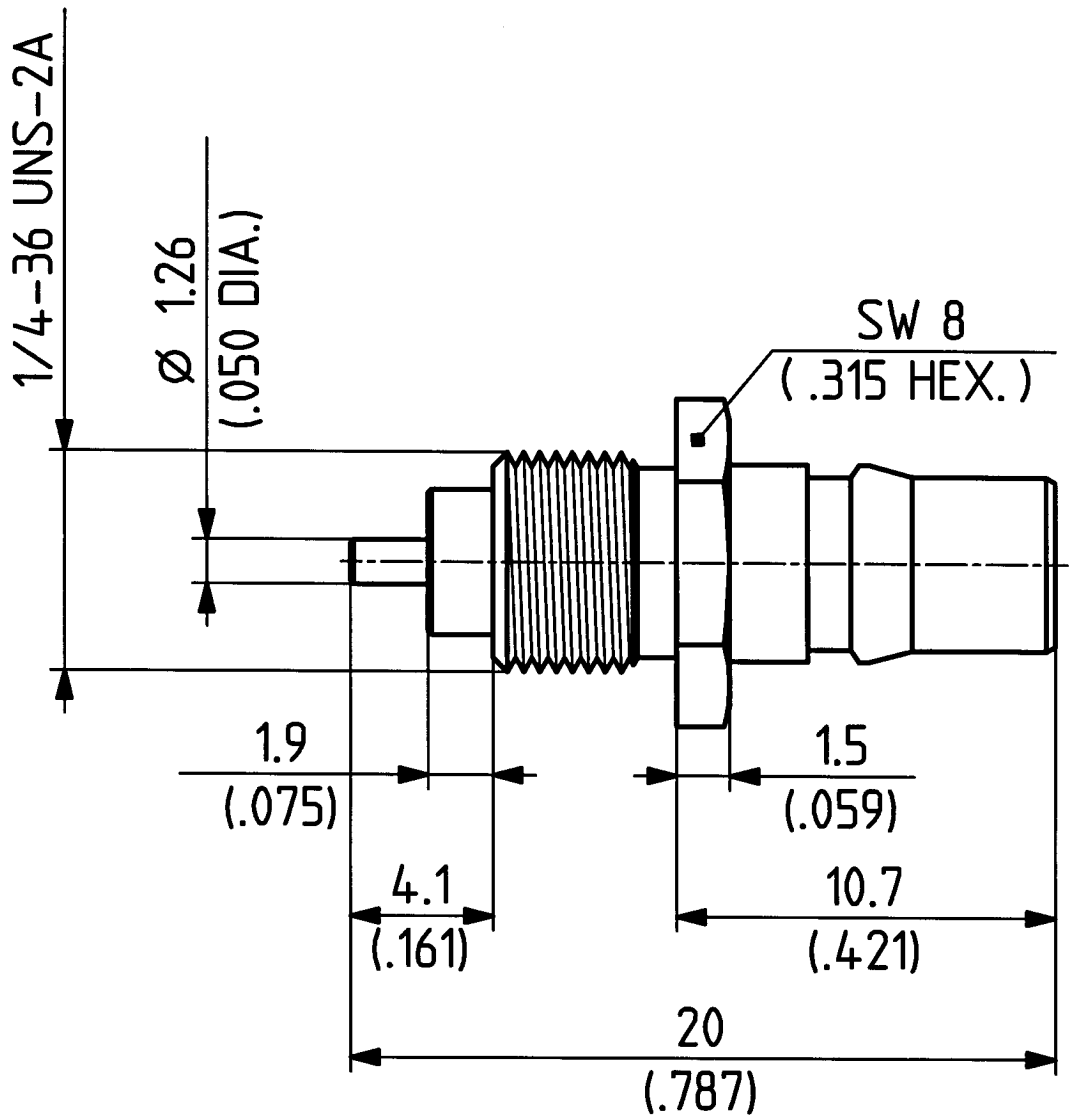

	date	sign
drawn	10.09.02	4952/srm
checked	11.09.02	4726 / Jcm
approved	11.09.02	4726 / Jcm

scale

5:1

HUBER + SUHNER
CH-ITC-RBS-CON

dimensions in mm

drawing number

4.13.35131_1

Index